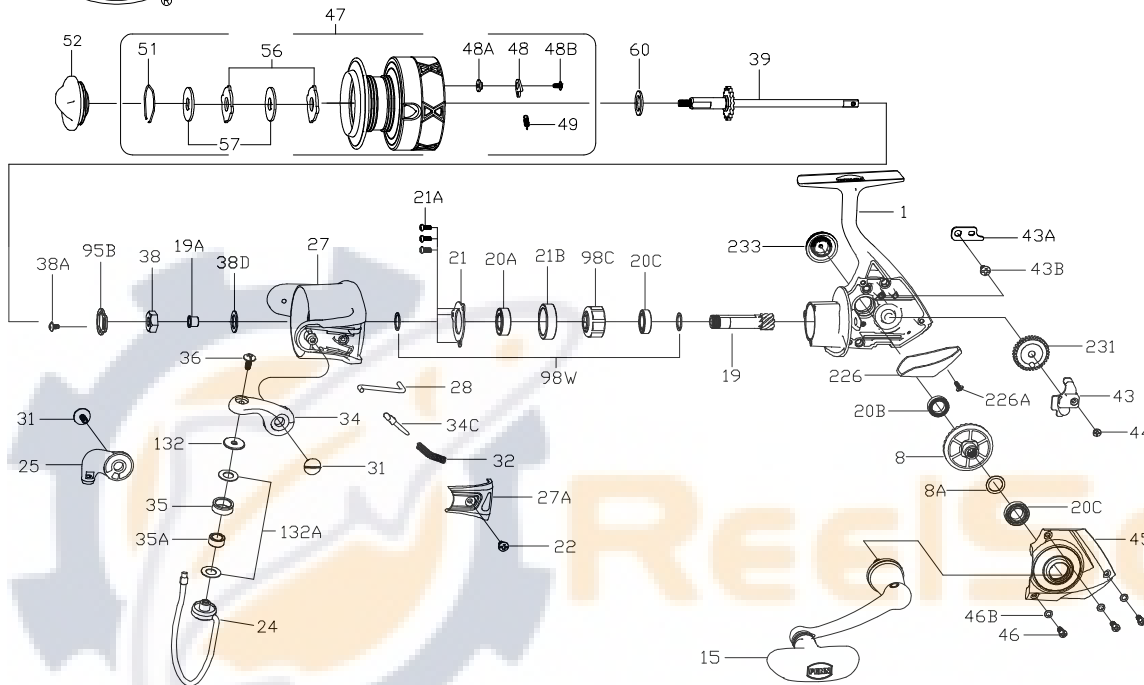

PARTS LIST FOR MODEL FRCIV3000

KEY NO.	PART NO.	PENN STYLE NO.	DESCRIPTION
25	1308056	25-CFT3000	Bail Holder
27	1524121	27-FRCIII3000	Rotor
27A	1308059	27A-CFT3000	Bail Pivot Cover
28	1308061	28-CFT3000	Trip Lever
31	1308063	31-CFT3000	Bail Arm Screw (2 req)
32	1191586	32-3000SG	Bail Spring
34	1308064	34-CFT3000	Bail Arm
34C	1308065	34C-CFT3000	Pivot Arm
35	1308066	35-CFT3000	Line Roller
35A	1308067	35A-CFT3000	Line Roller Bushing
36	1191699	36-3000SG	Bail Stud Screw
38	1191728	38-3000SG	Rotor Nut
38A	1308069	38A-CFT3000	Rotor Locking Plate Screw
38D	1308070	38D-CFT3000	Rotor Nut Washer
39	1365725	39-FRCII3000	Main Shaft Assembly
43	1200531	43-4000SG	Crosswind Block
43A	1191818	43A-3000SG	Crosswind Block Plate
43B	1191826	43B-3000SG	Crosswind Block Plate Screw
44	1191843	44-3000SG	Crosswind Block Screw
45	1514335	45-FRCIII3000LE	Housing Cover Assy
46	1191901	46-3000SG	Housing Cover Screw (3 req)
46B	1191907	46B-3000SG	Housing Cover Washer (3 req)
47	1577490	47-FRCIV3000	Spool Assembly
48	1211604	48-3000SG	Click Tongue
48A	1214226	48A-3000SG	Click Tongue Washer
48B	1214189	48B-3000SG	Spool Click Screw
49	1211605	49-3000SG	Click Tongue Spring
51	1308078	51-CFT3000	Drag Retaining Ring
52	1514314	52-FRCIII3000	Drag Knob Assembly
56	1308080	56-CFT3000	Drag Washer (2 req)
57	1192043	57-3000SG	Keyed Washer (2 req)
60	1192060	60-3000SG	Thrust Washer
95B	1308081	95B-CFT3000	Rotor Locking Plate
98C	1308082	98C-CFT3000	Clutch/Sleeve Assembly
98W	1204004	98W-3000PUR	Clutch Washer(2 req)
132	1192296	132-3000SG	Roller Washer
132A	1192302	132A-3000SG	Line Roller Washer (2 req)
226	1308083	226-CFT3000	Rear Cover
226A	1192473	226A-3000SG	Rear Cover Screw
231	1192498	231-3000SG	Crosswind Gear
233	1514304	233-FRCIII1000	Bearing Cover Assy
1	1577489	1-FRCIV3000	Housing Assembly
8	1308047	8-CFT3000	Main Gear
8A	1191028	8A-3000SG	Shim
15	1578468	15-FRCIV3000	Handle Assembly
19	1191231	19-3000SG	Pinion Gear
19A	1191252	19A-3000SG	Pinion Bushing
20A	1308051	20A-CFT3000	Upper Pinion Ball Bearing
20B	1203974	20B-3000PUR	Ball Bearing
20C	1203975	20C-3000PUR	Ball Bearing(2 req)
21	1308052	21-CFT3000	Bearing Retainer
21A	1192644	21A-3000SG	Bearing Retainer Screw (3 req)
21B	1308053	21B-CFT3000	Collar
22	1203997	43B-3000PUR	Screw
24	1308054	24-CFT3000	Bail Wire